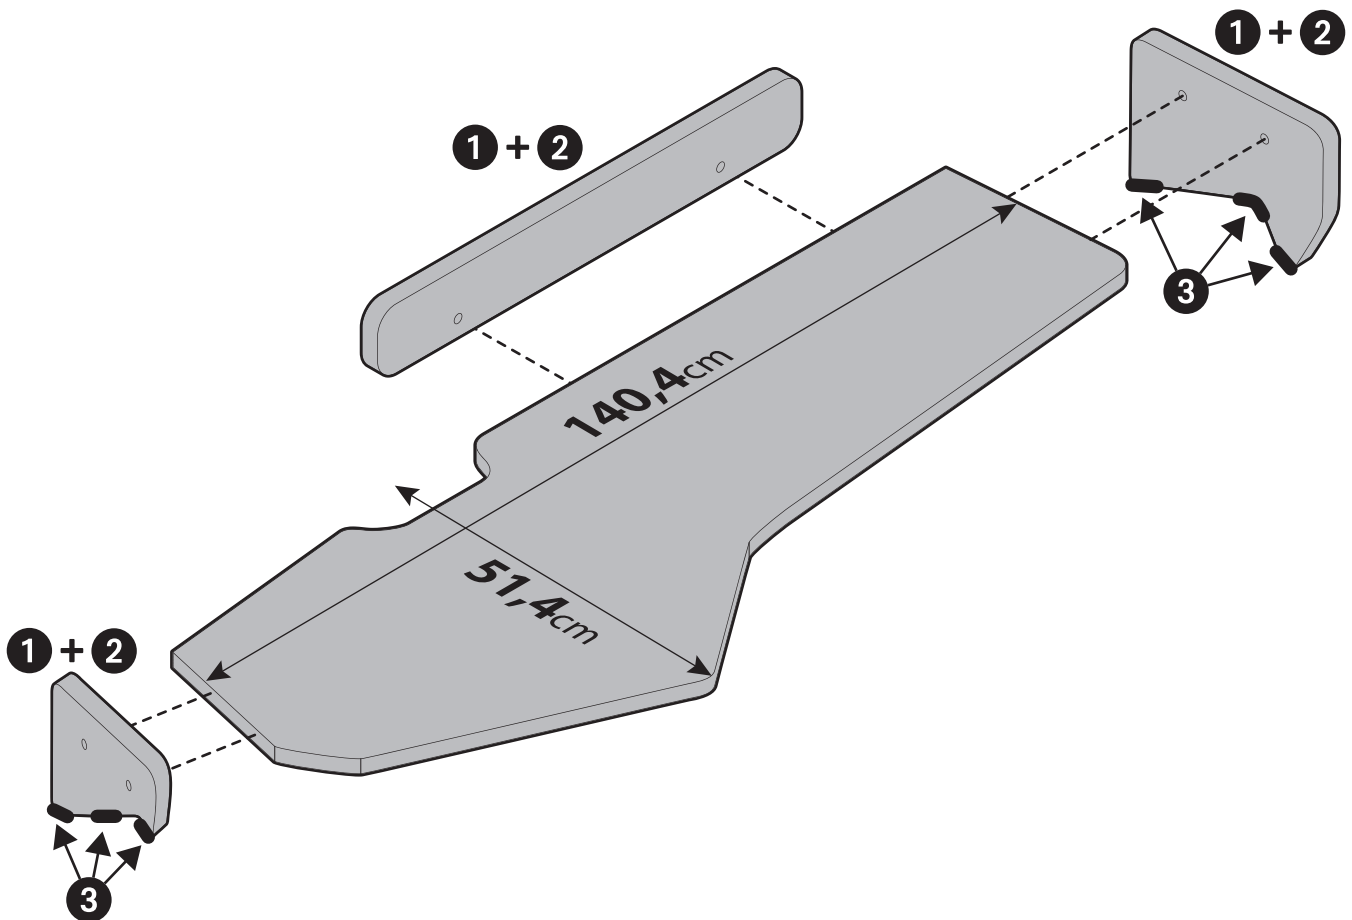

Art. **96063**

Modelli / Model:

**Man TGX, 11/21>**

Made in Europe

**LAMPA S.p.A.**

Via G. Rossa 53/55, 46019 Viadana (MN) ITALY

Tel. +39 0375 820700

UNI EN ISO 9001:2015 Certified Company

**www.lampa.it**

Contenuto / Mounting kit contains:

<b>1</b>		x6	∅ 8mm - Viti / Screws
<b>2</b>		x6	Coperchi per viti / Screw covers
<b>3</b>		x6	Velcro / Velcro strips
		x1	Brugola / Allen key